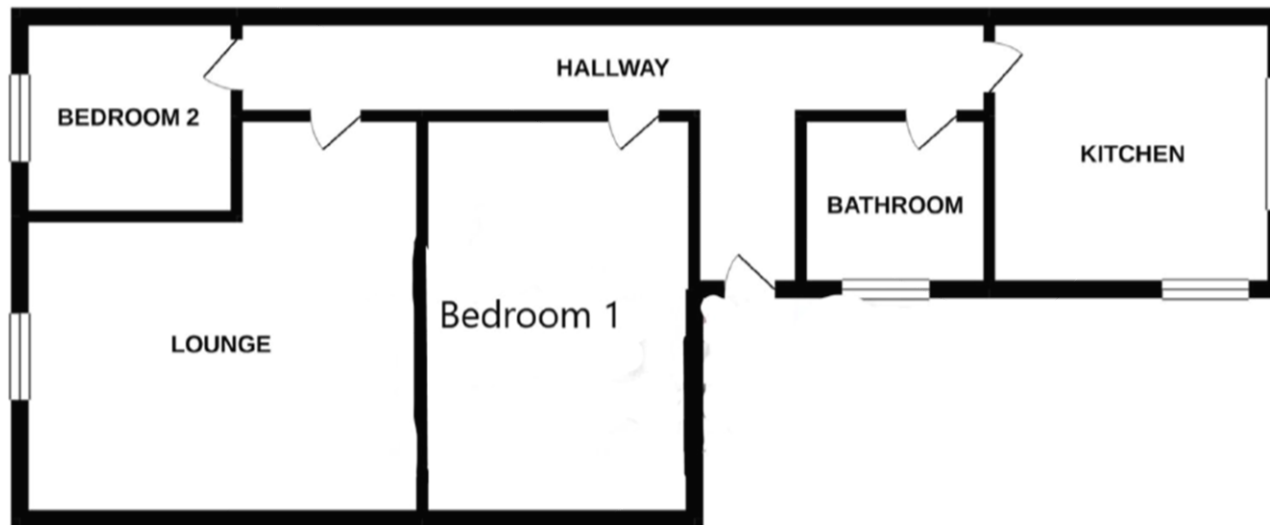

FLOOR PLAN

GROUND FLOOR
548 sq.ft. (50.9 sq.m.) approx.

TOTAL FLOOR AREA: 548 sq.ft. (50.9 sq.m.) approx.