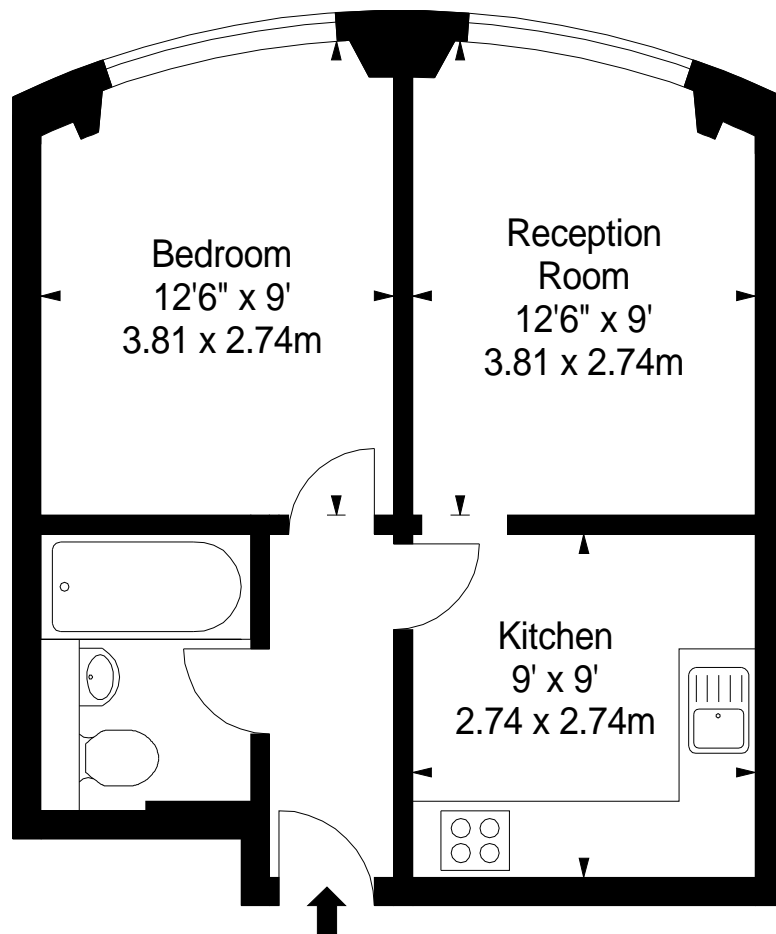

**Flat 2.4,**  
**86 - 92 Kensington Garden Square, W2**  
Approx. Gross Internal Area \*  
384 Ft<sup>2</sup> - 35.67 M<sup>2</sup>

**Second Floor**